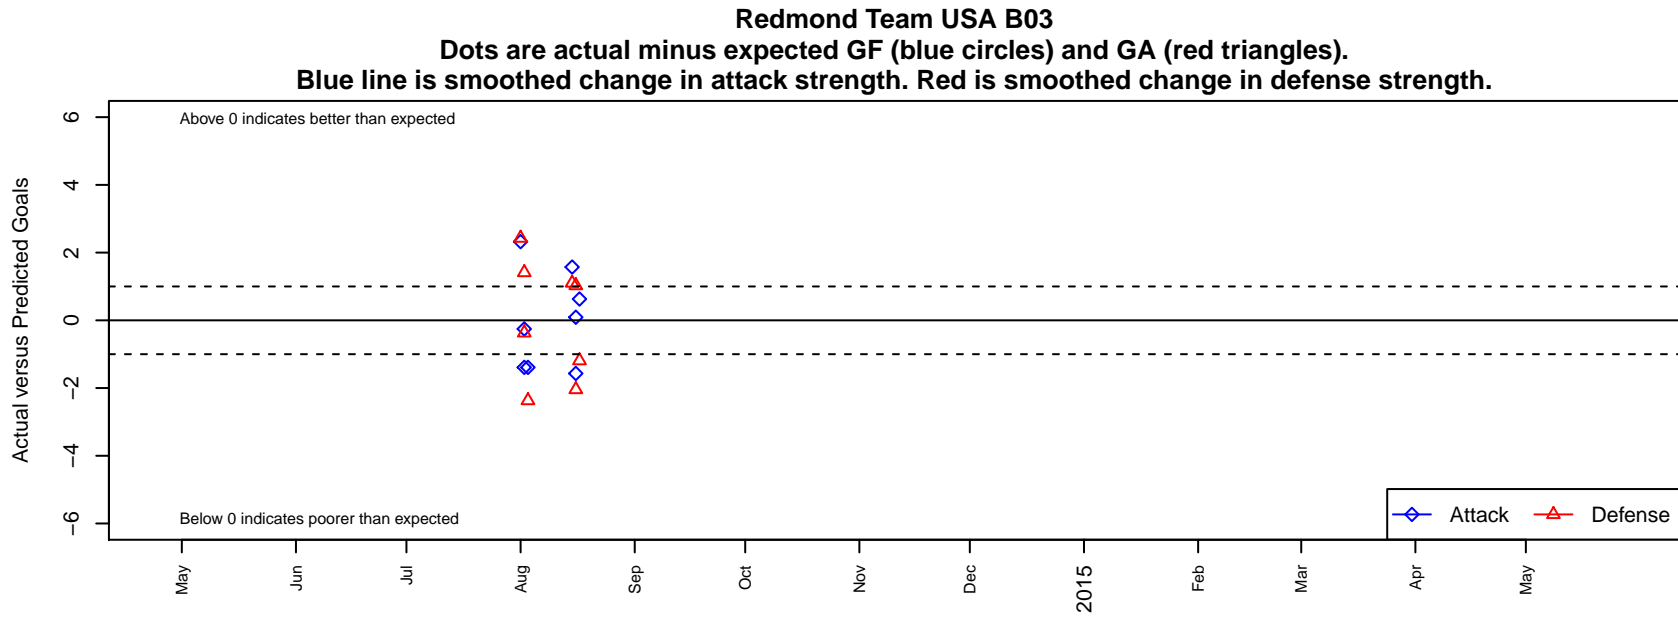

Redmond Team USA B03

, OR
B03 total strength=110
attack=0.15 defense=0.06

alt names used:
REDMOND TEAM USA (OR)
Team USA

Venues played:
2014 Bend Premier Cup U11B 9v9 SILVER U11
2014 Mt Hood Challenge U11

**attack and defense variance (black dot)
relative to other teams
and top 10 in region**

**attack and defense rating
relative to others at age
and all opponents in last 13 months**

**attack and defense rating
relative to others at age
and all opponents in last 13 months**

Performance relative to 13 month average

Performance relative to 13 month average

Distribution of opponents
 Red = Lose zone, Blue = Win zone, Green = Even
 Black line separates win/lose zones

lot. A=Neither has attack advantage, B=Opponent has both attack and defense advantage, C=Opponent has both attack and defense disadvantage, D=Both have